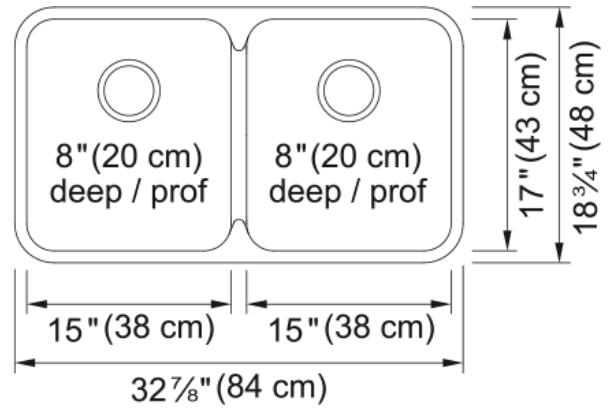

## Technical Data

### Product Dimensions

|                                |        |
|--------------------------------|--------|
| Exterior size: right to left   | 32.874 |
| Exterior size: front to back   | 18.74  |
| Large bowl size: right to left | 15     |
| Large bowl size: front to back | 17.008 |
| Large bowl: depth              | 7.992  |
| Small bowl size: right to left | 15     |
| Small bowl size: front to back | 17.008 |
| Small bowl: depth              | 7.992  |

### Installation

|                      |     |
|----------------------|-----|
| Minimum cabinet size | 36" |
|----------------------|-----|

### Product specifications

|                     |            |
|---------------------|------------|
| Installation type   | Undermount |
| Drain hole          | 3 1/2"     |
| Position of drainer | No drainer |